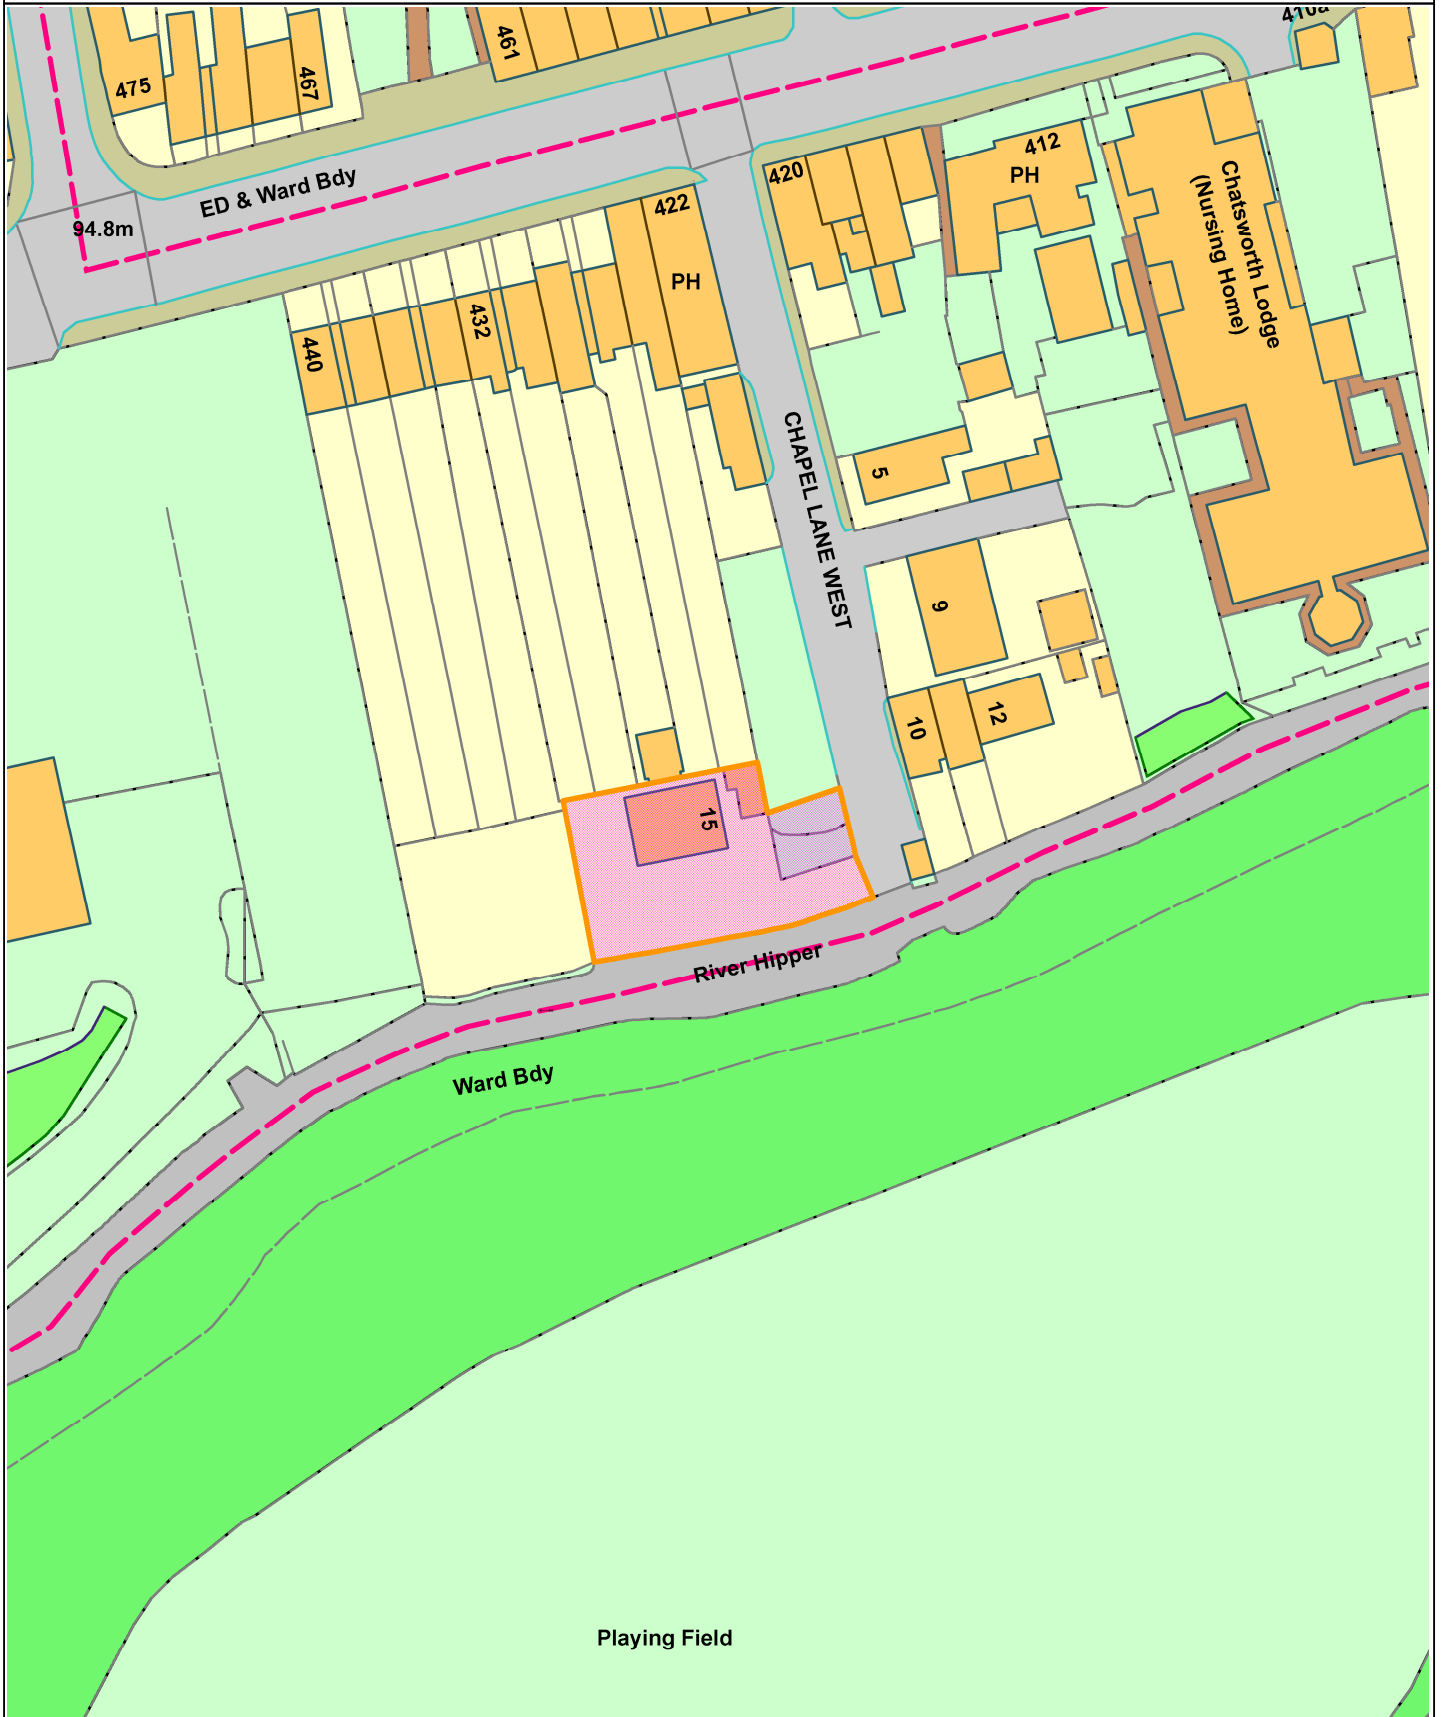

CHE/19/00713/FUL

CHESTERFIELD
BOROUGH COUNCIL

Reproduced from the Ordnance Survey map with the permission of the Controller of Her Majesty's Stationery Office © Crown Copyright 2012.
Unauthorised reproduction infringes Crown Copyright and may lead to prosecution or civil proceedings.
Chesterfield Borough Council Licence No. 100018505 (2017)

Scale 1:780